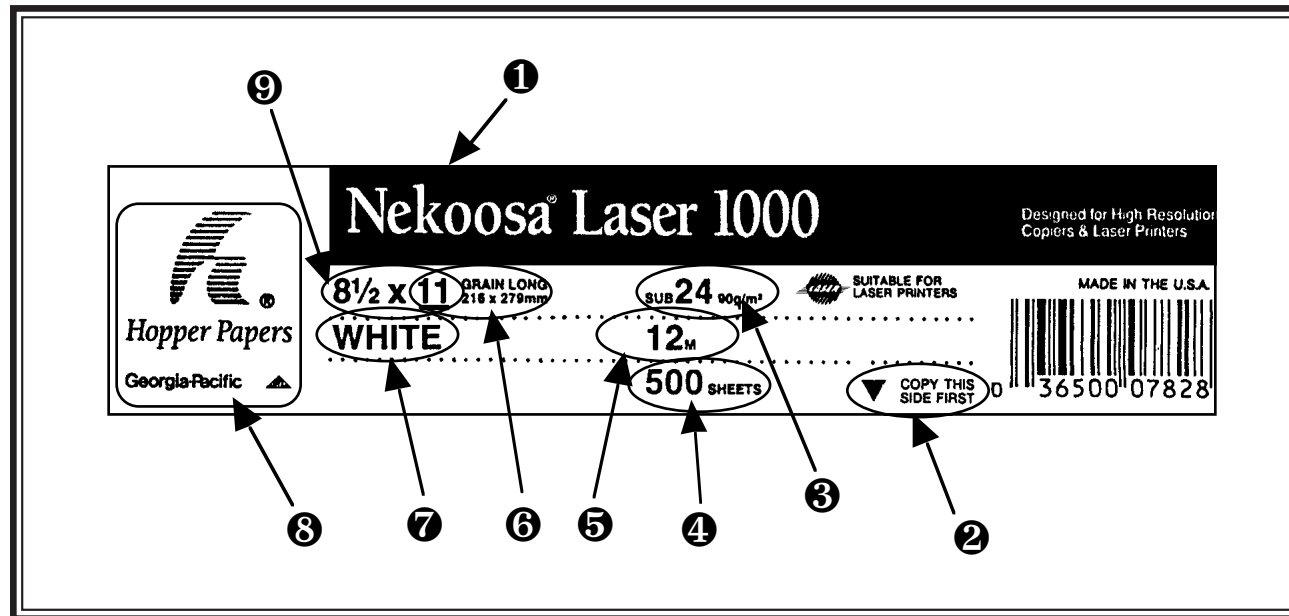

PAPERMAKING MACHINE

HIGH-SPEED COPY PAPER

PREMIUM QUALITY COPY PAPER

For High-Speed Laser
Printers, Xerographic Copiers
and Offset Duplicators

- 8 1/2 X 11 LETTER SIZE
- 1 REAM/500 SHEETS
- 20# BASIS WEIGHT
- GRAIN LONG
- WHITE