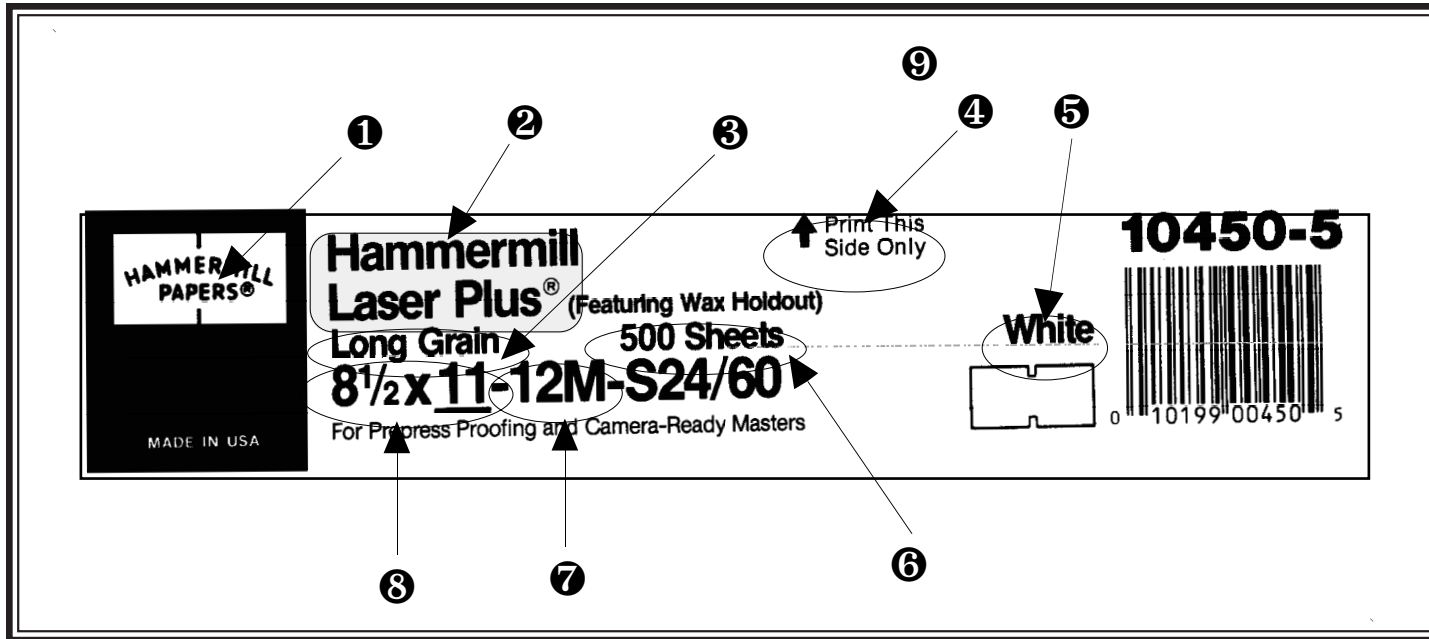

PAPERMAKING MACHINE

HIGH-SPEED COPY PAPER

PREMIUM QUALITY COPY PAPER

For High-Speed Laser
Printers, Xerographic Copiers
and Offset Duplicators

- 8 1/2 X 11 LETTER SIZE
- 1 REAM/500 SHEETS
- 20# BASIS WEIGHT
- GRAIN LONG
- WHITE